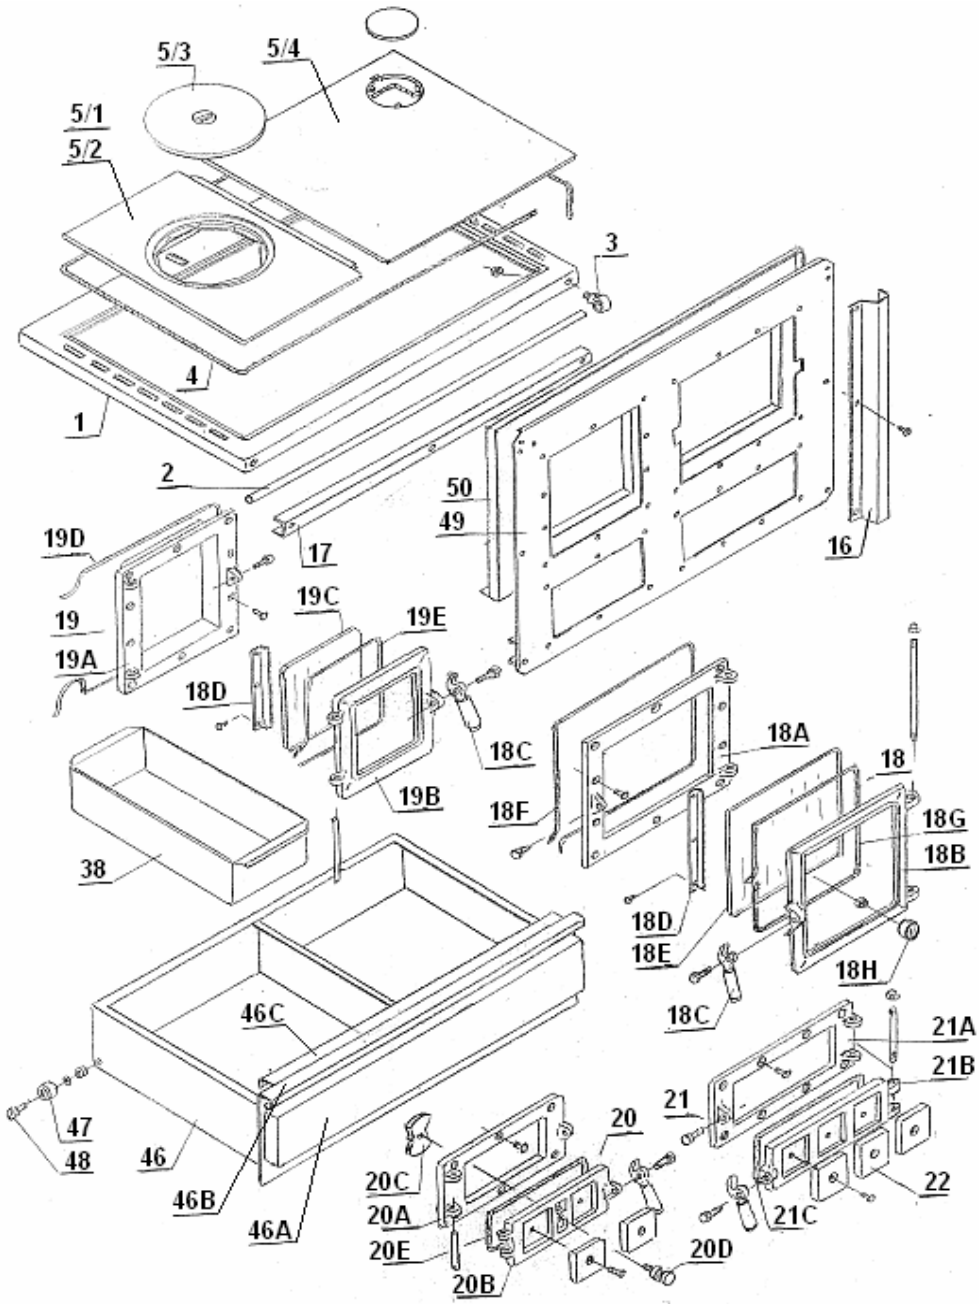

Spare parts sketch – part 1

Spare parts sketch – part 2

Spare parts list

001	Hob Top set	024	Side panel with chimney outlet
002	Pipe I. set	025	Chimney outlet cover
003	Holder I. set	026	Insulation I.
004	Insulation cord Ø8,5 (2,65m)	027	Insulation II.
005/1	Hob top set (steel)	028	Oven
005/2	Hob top I. (cast iron)	029	Pan
005/3	Hob top circle lid (cast iron)	030	Baking oven grate
005/4	Hob top II. (steel)	031	Baking oven grate strut
006	Chamotte part 7 (Chamotte flap)	032	Sheet metal, set
007	Chamotte flap	033	Side chamotte panel
008	Smoke Flap	034	Side chamotte panel
009	Base for Oven Heating Controller (cast iron)	035	Rear top sheet
010	Oven heating control pull	036	Said top sheet
011	Top roll	037	Insulation
012	Circlet collet (cast iron)	038	Ash receiver
013	Circlet	039	Chamotte rear panel, set
014	Ribbon	040	Chamotte lower panel
015	Plug (plastic)	041	Grate bearing
016	Ribbon 2	042	Rotatable grate
017	Cover strip	043	Grate bar
018	Oven door with frame	044	Frame, set
018A	Oven door frame	045	Barrier
018B	Oven door	046	Drawer, set
018C	Closing hook, set	046A	Drawer front panel
018D	Glass holder	046B	Drawer handle
018E	Oven door glass panel	046C	Drawer ribbon
018F	Insulation cord Ø8 (1,2m)	047	Drawer caster
018G	Insulation cord Ø3 (1m)	048	Drawer caster pin
018H	Thermometer		
019	Combustion chamber door with frame		
019A	Combustion chamber frame		
019B	Combustion chamber door		
019C	Combustion chamber door glass panel		
019D	Insulation cord Ø8 (0,8m)		
019E	Insulation cord Ø3 (0,85m)		
020	Ash chamber door with frame		
020A	Ash chamber door frame		
020B	Ash chamber door		
020C	Air rose		
020D	Air rose handle		
020E	Insulation cord Ø8 (0,73m)		
021	Sweeping door with frame		
021A	Sweeping door frame		
021B	Sweeping door		
021C	Insulation cord Ø8 (0,86m)		
022	Plate		
023	Side panel		