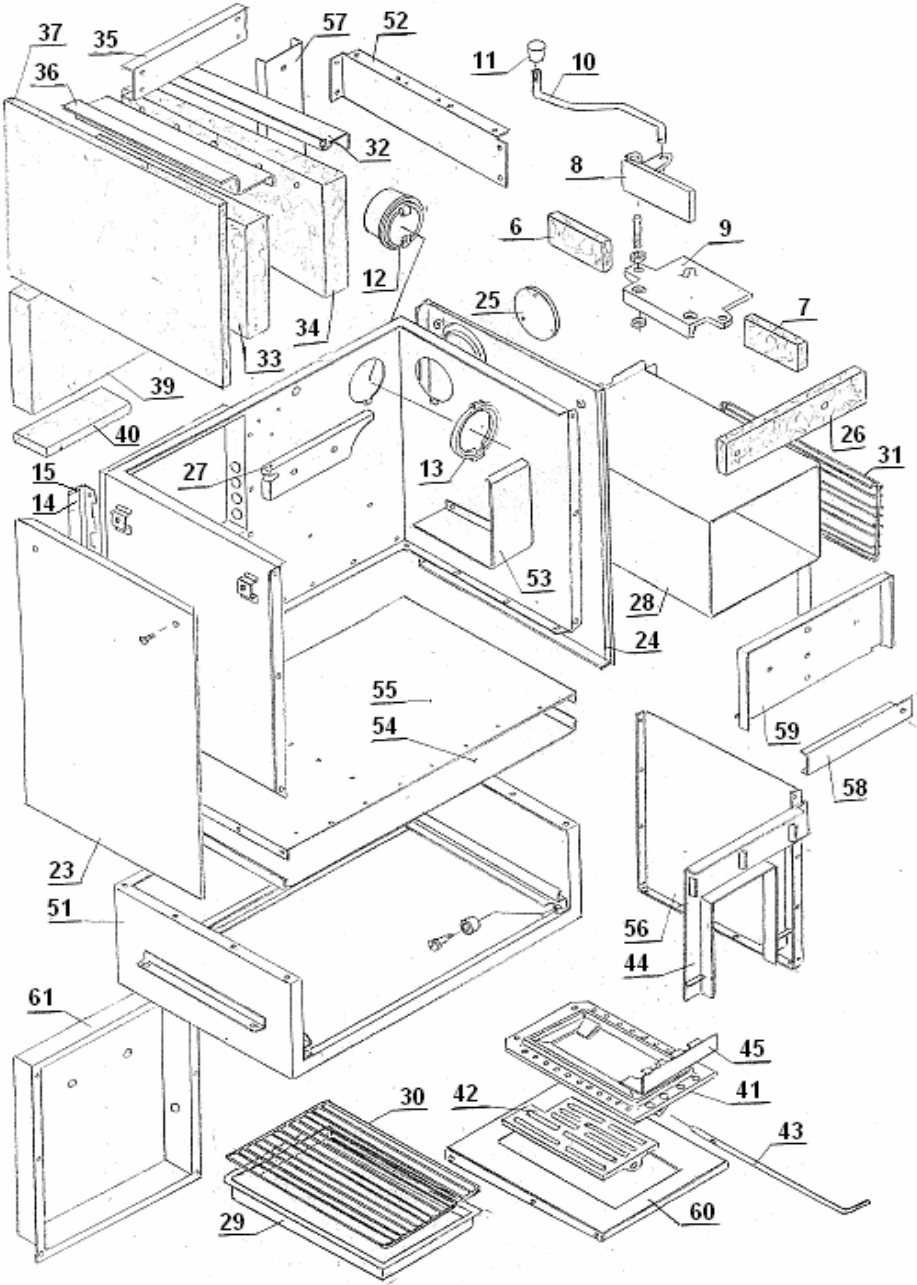

Spare parts sketch – part 1

Spare parts sketch – part 2

Spare parts list

001	Hob Top set	024	Side panel with chimney outlet
002	Pipe I. set	025	Chimney outlet cover
003	Holder I. set	026	Insulation I.
004	Insulation cord Ø8,5 (2,65m)	027	Insulation II.
005/1	Hob top set (steel)	028	Oven
005/2	Hob top I. (cast iron)	029	Pan
005/3	Hob top circle lid (cast iron)	030	Baking oven grate
005/4	Hob top II. (steel)	031	Baking oven grate strut
006	Chamotte part 7 (Chamotte flap)	032	Sheet metal, set
007	Chamotte flap	033	Side chamotte panel
008	Smoke Flap	034	Side chamotte panel
009	Base for Oven Heating Controller (cast iron)	035	Rear top sheet
010	Oven heating control pull	036	Said top sheet
011	Top roll	037	Insulation
012	Circlet collet (cast iron)	038	Ash receiver
013	Circlet	039	Chamotte rear panel, set
014	Ribbon	040	Chamotte lower panel
015	Plug (plastic)	041	Grate bearing
016	Ribbon 2	042	Rotatable grate
017	Cover strip	043	Grate bar
018	Oven door with frame	044	Frame, set
018A	Oven door frame	045	Barrier
018B	Oven door	046	Drawer, set
018C	Closing hook, set	046A	Drawer front panel
018D	Glass holder	046B	Drawer handle
018E	Oven door glass panel	046C	Drawer ribbon
018F	Insulation cord Ø8 (1,2m)	047	Drawer caster
018G	Insulation cord Ø3 (1m)	048	Drawer caster pin
018H	Thermometer		
019	Combustion chamber door with frame		
019A	Combustion chamber frame		
019B	Combustion chamber door		
019C	Combustion chamber door glass panel		
019D	Insulation cord Ø8 (0,8m)		
019E	Insulation cord Ø3 (0,85m)		
020	Ash chamber door with frame		
020A	Ash chamber door frame		
020B	Ash chamber door		
020C	Air rose		
020D	Air rose handle		
020E	Insulation cord Ø8 (0,73m)		
021	Sweeping door with frame		
021A	Sweeping door frame		
021B	Sweeping door		
021C	Insulation cord Ø8 (0,86m)		
022	Plate		
023	Side panel		